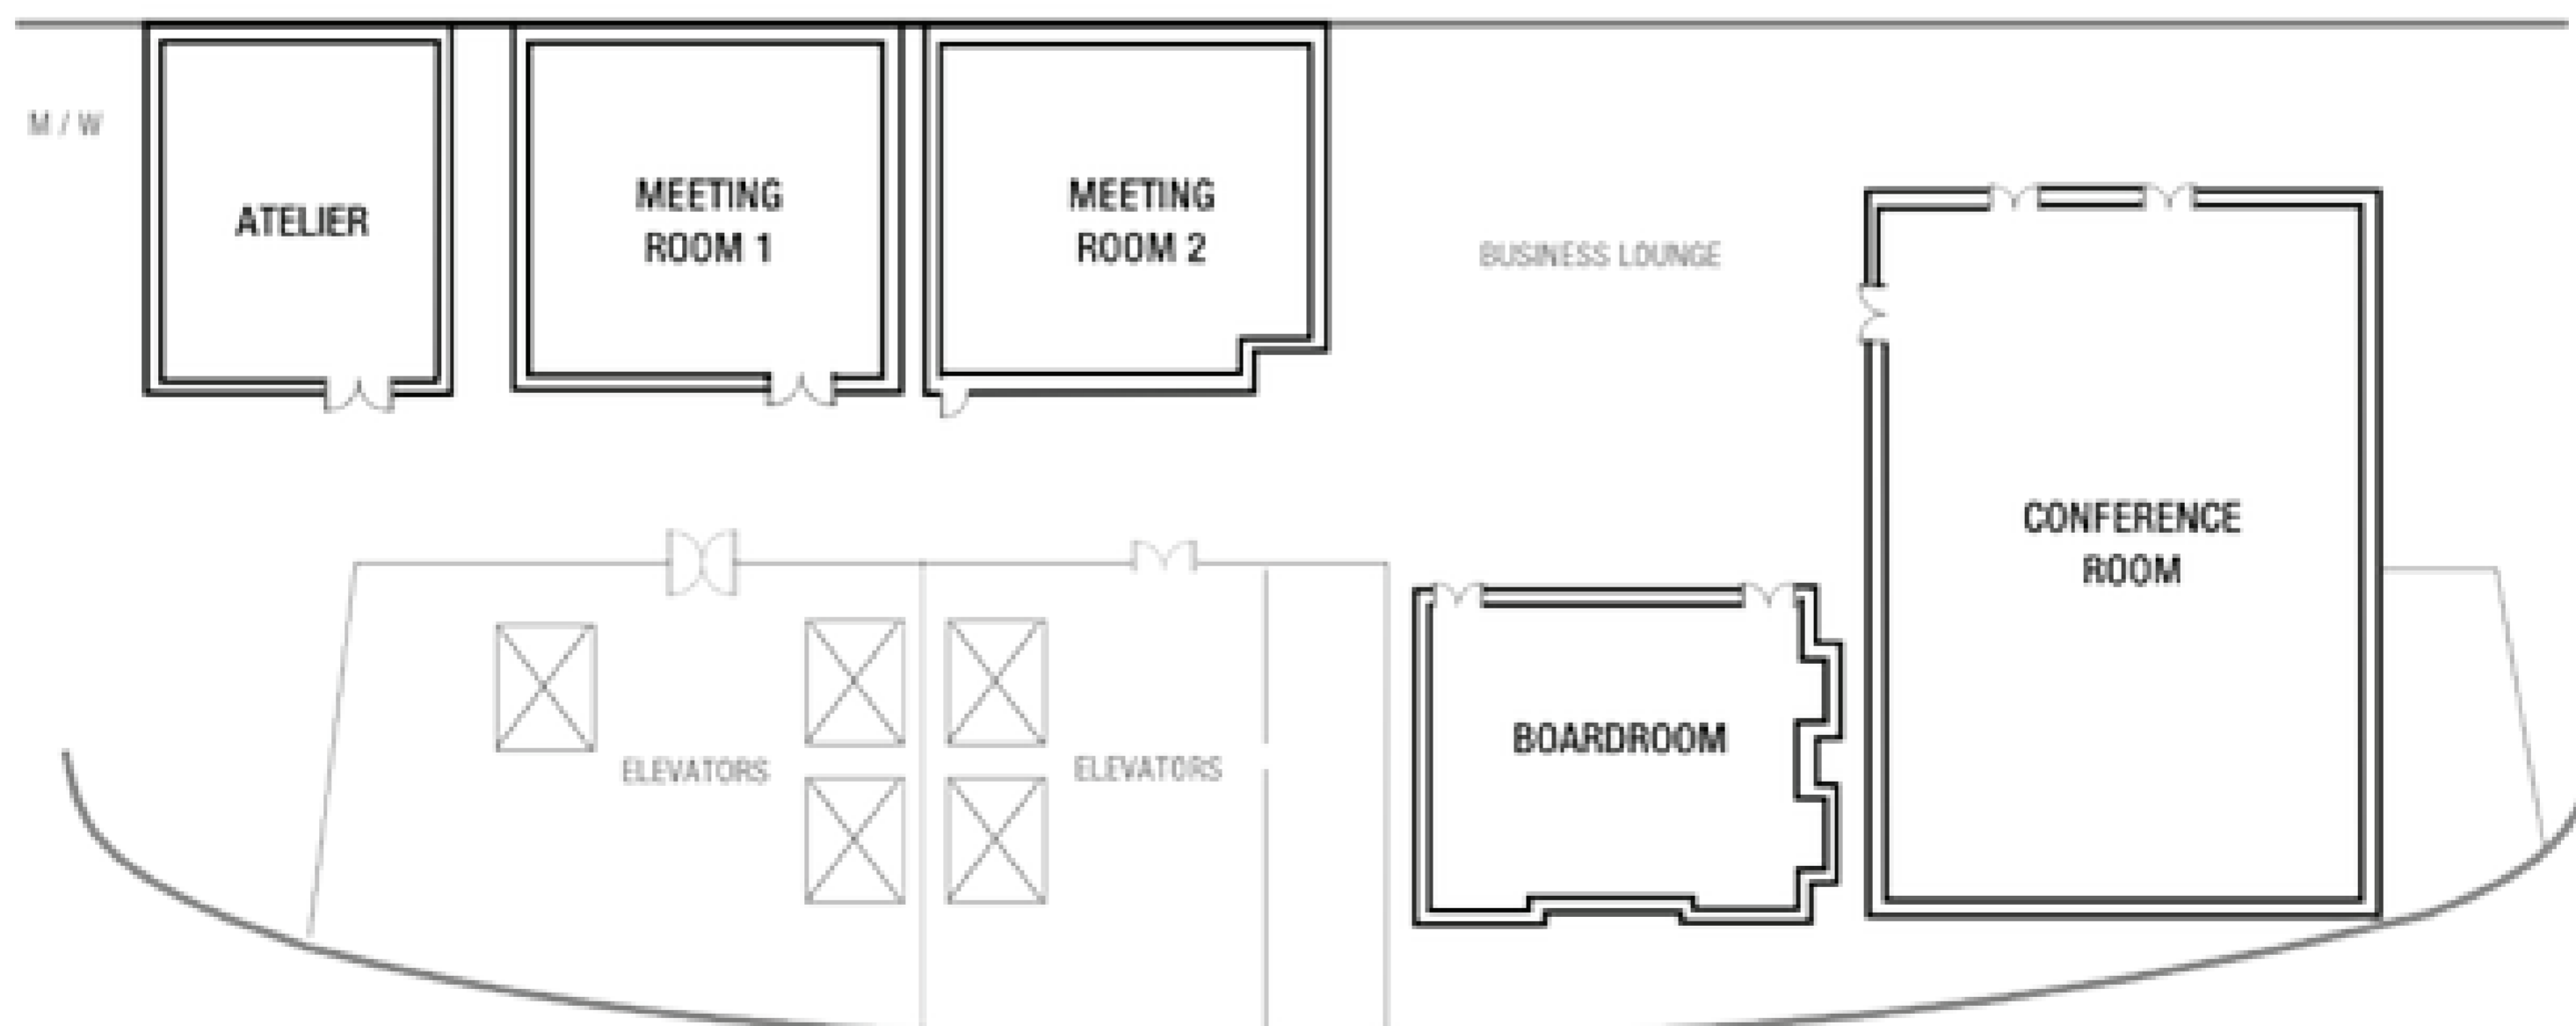

[Grand Ballroom]

[Conference Room]

[Capacity Chart]

Convert Meters | Reset

Meeting Room	Dimensions (LxWxH)	Area (sq ft)	Theater	Schoolroom	Conference	U-Shape	Reception	Banquet
Meeting Room 2	17x18x10	323	6			6		
Meeting Room 1	17x22x10	420	10			10		
Dongdaemun 2	23x23x8	527	40	20		15	30	30
Dongdaemun 3	23x23x8	527	40	20		15	30	30
Board Room	18x30x10	581	16			16		
Conference Room	25x33x10	807	60	30	30	20	60	40
Dongdaemun 1	25x40x8	1,001	70	40		25	60	50
Grand Ballroom 1	59x39x18	2,325	200	90		30	200	120
Grand Ballroom 2	59x39x18	2,325	200	90		30	200	120
Grand Ballroom 3	59x39x18	2,325	200	90		30	200	120
Grand Ballroom	59x118x18	6,975	600	270	90	100	600	400