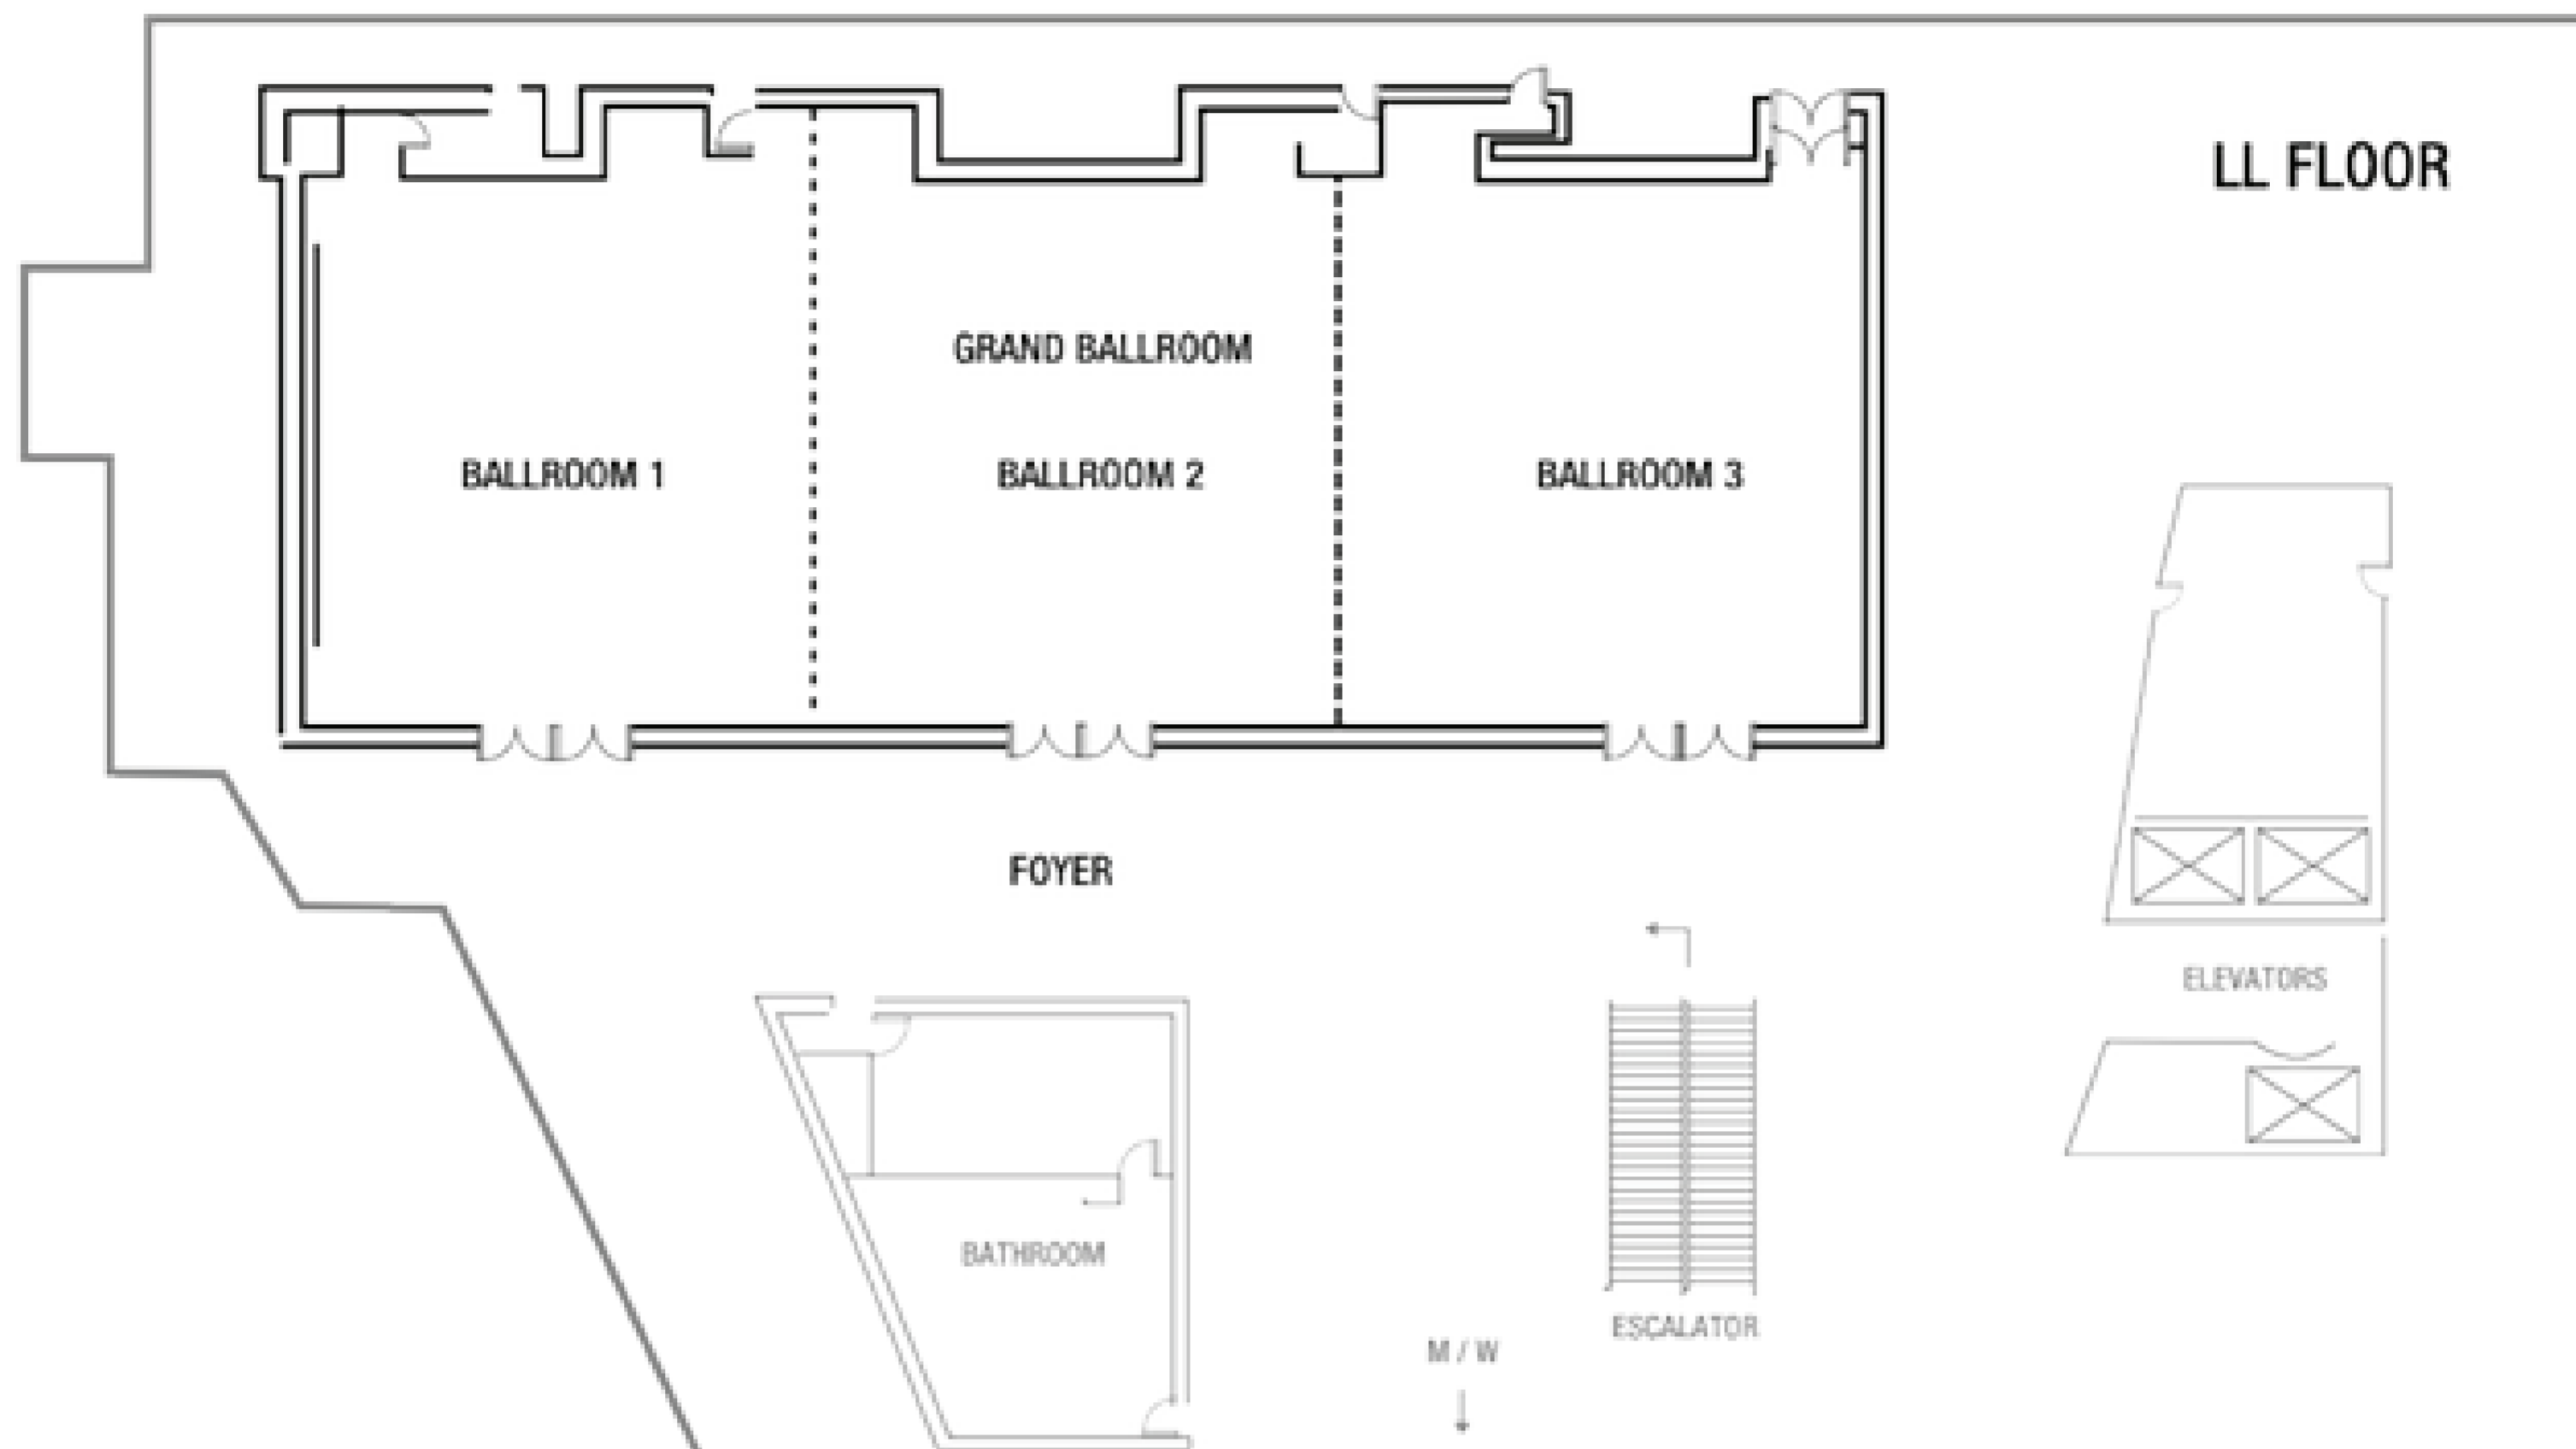

[Grand Ballroom]

[Conference Room]

[Capacity Chart]

Convert Meters | Reset

Meeting Room	Dimensions (LxWxH)	Area (sq ft)	Theater	Schoolroom	Conference	U-Shape	Reception	Banquet
Meeting Room 2	17x18x10	323	6			6		
Meeting Room 1	17x22x10	420	10			10		
Dongdaemun 2	23x23x8	527	40	20		15	30	30
Dongdaemun 3	23x23x8	527	40	20		15	30	30
Board Room	18x30x10	581	16			16		
Conference Room	25x33x10	807	60	30	30	20	60	40
Dongdaemun 1	25x40x8	1,001	70	40		25	60	50
Grand Ballroom 1	59x39x18	2,325	200	90		30	200	120
Grand Ballroom 2	59x39x18	2,325	200	90		30	200	120
Grand Ballroom 3	59x39x18	2,325	200	90		30	200	120
Grand Ballroom	59x118x18	6,975	600	270	90	100	600	400